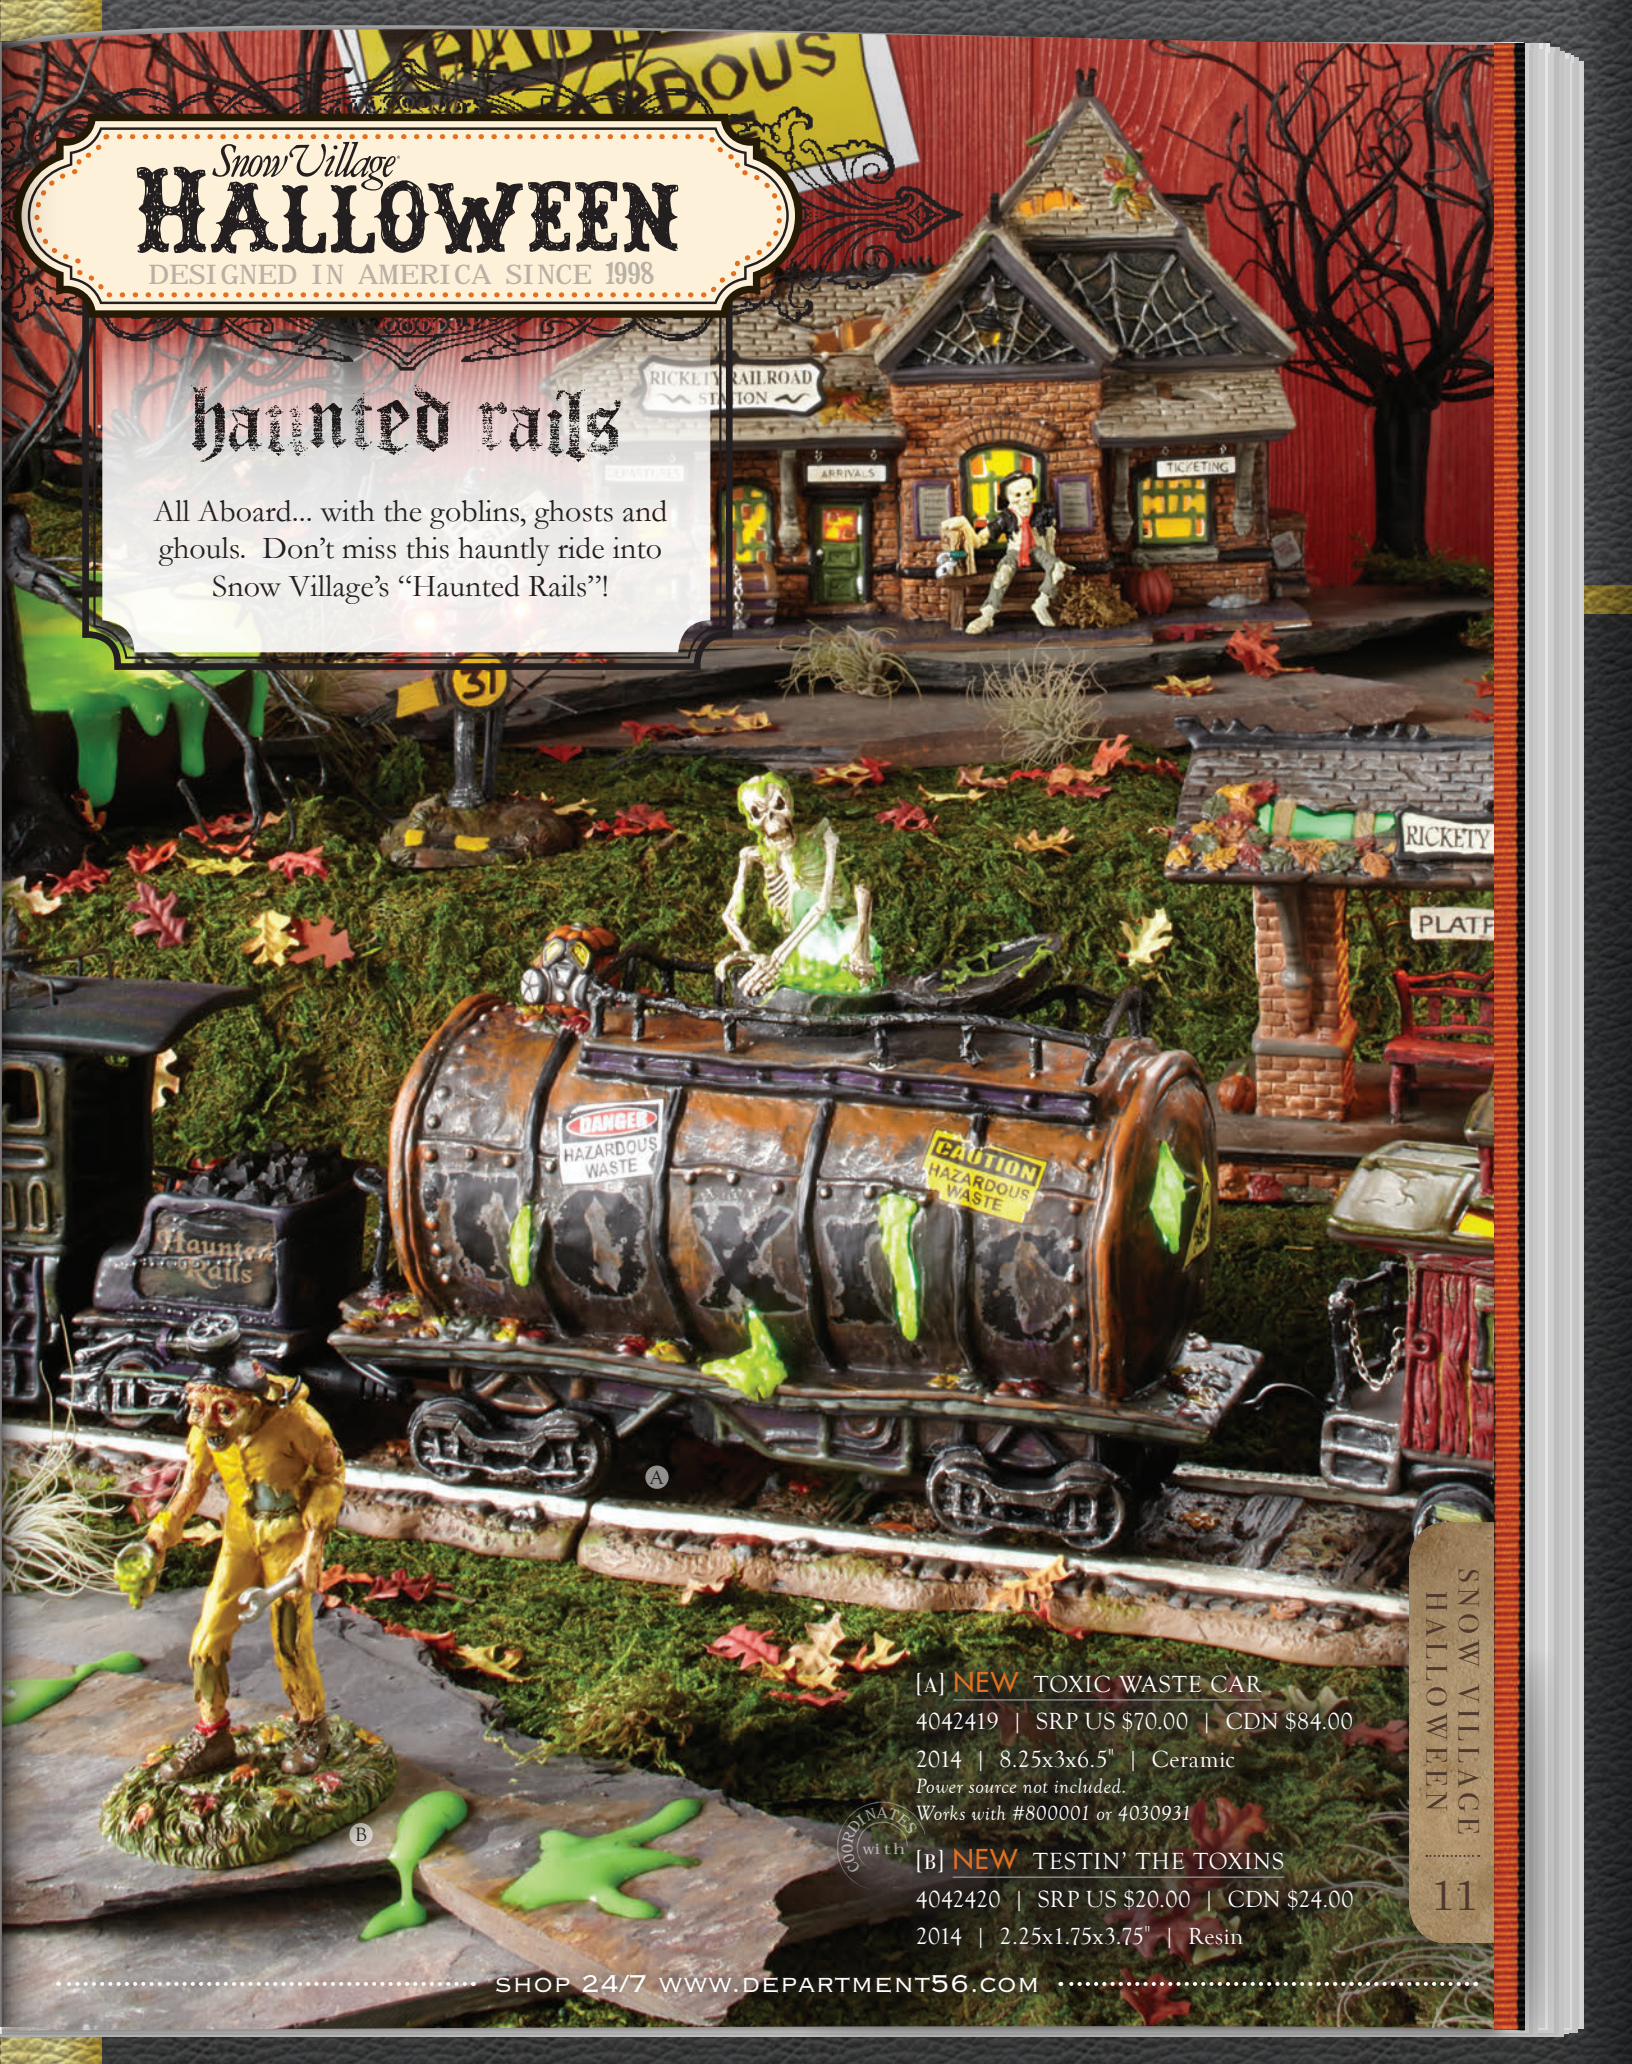

NEW ALPENHORN SERENADE

4042391 | SRP US \$35.00 | CDN \$42.00
2014 | 4.5x2.25x2.75" | Porcelain

DICKENS' VILLAGE
& ALPINE VILLAGE

10

Snow Village HALLOWEEN

DESIGNED IN AMERICA SINCE 1998

haunted rails

All Aboard... with the goblins, ghosts and ghouls. Don't miss this hauntly ride into Snow Village's "Haunted Rails"!