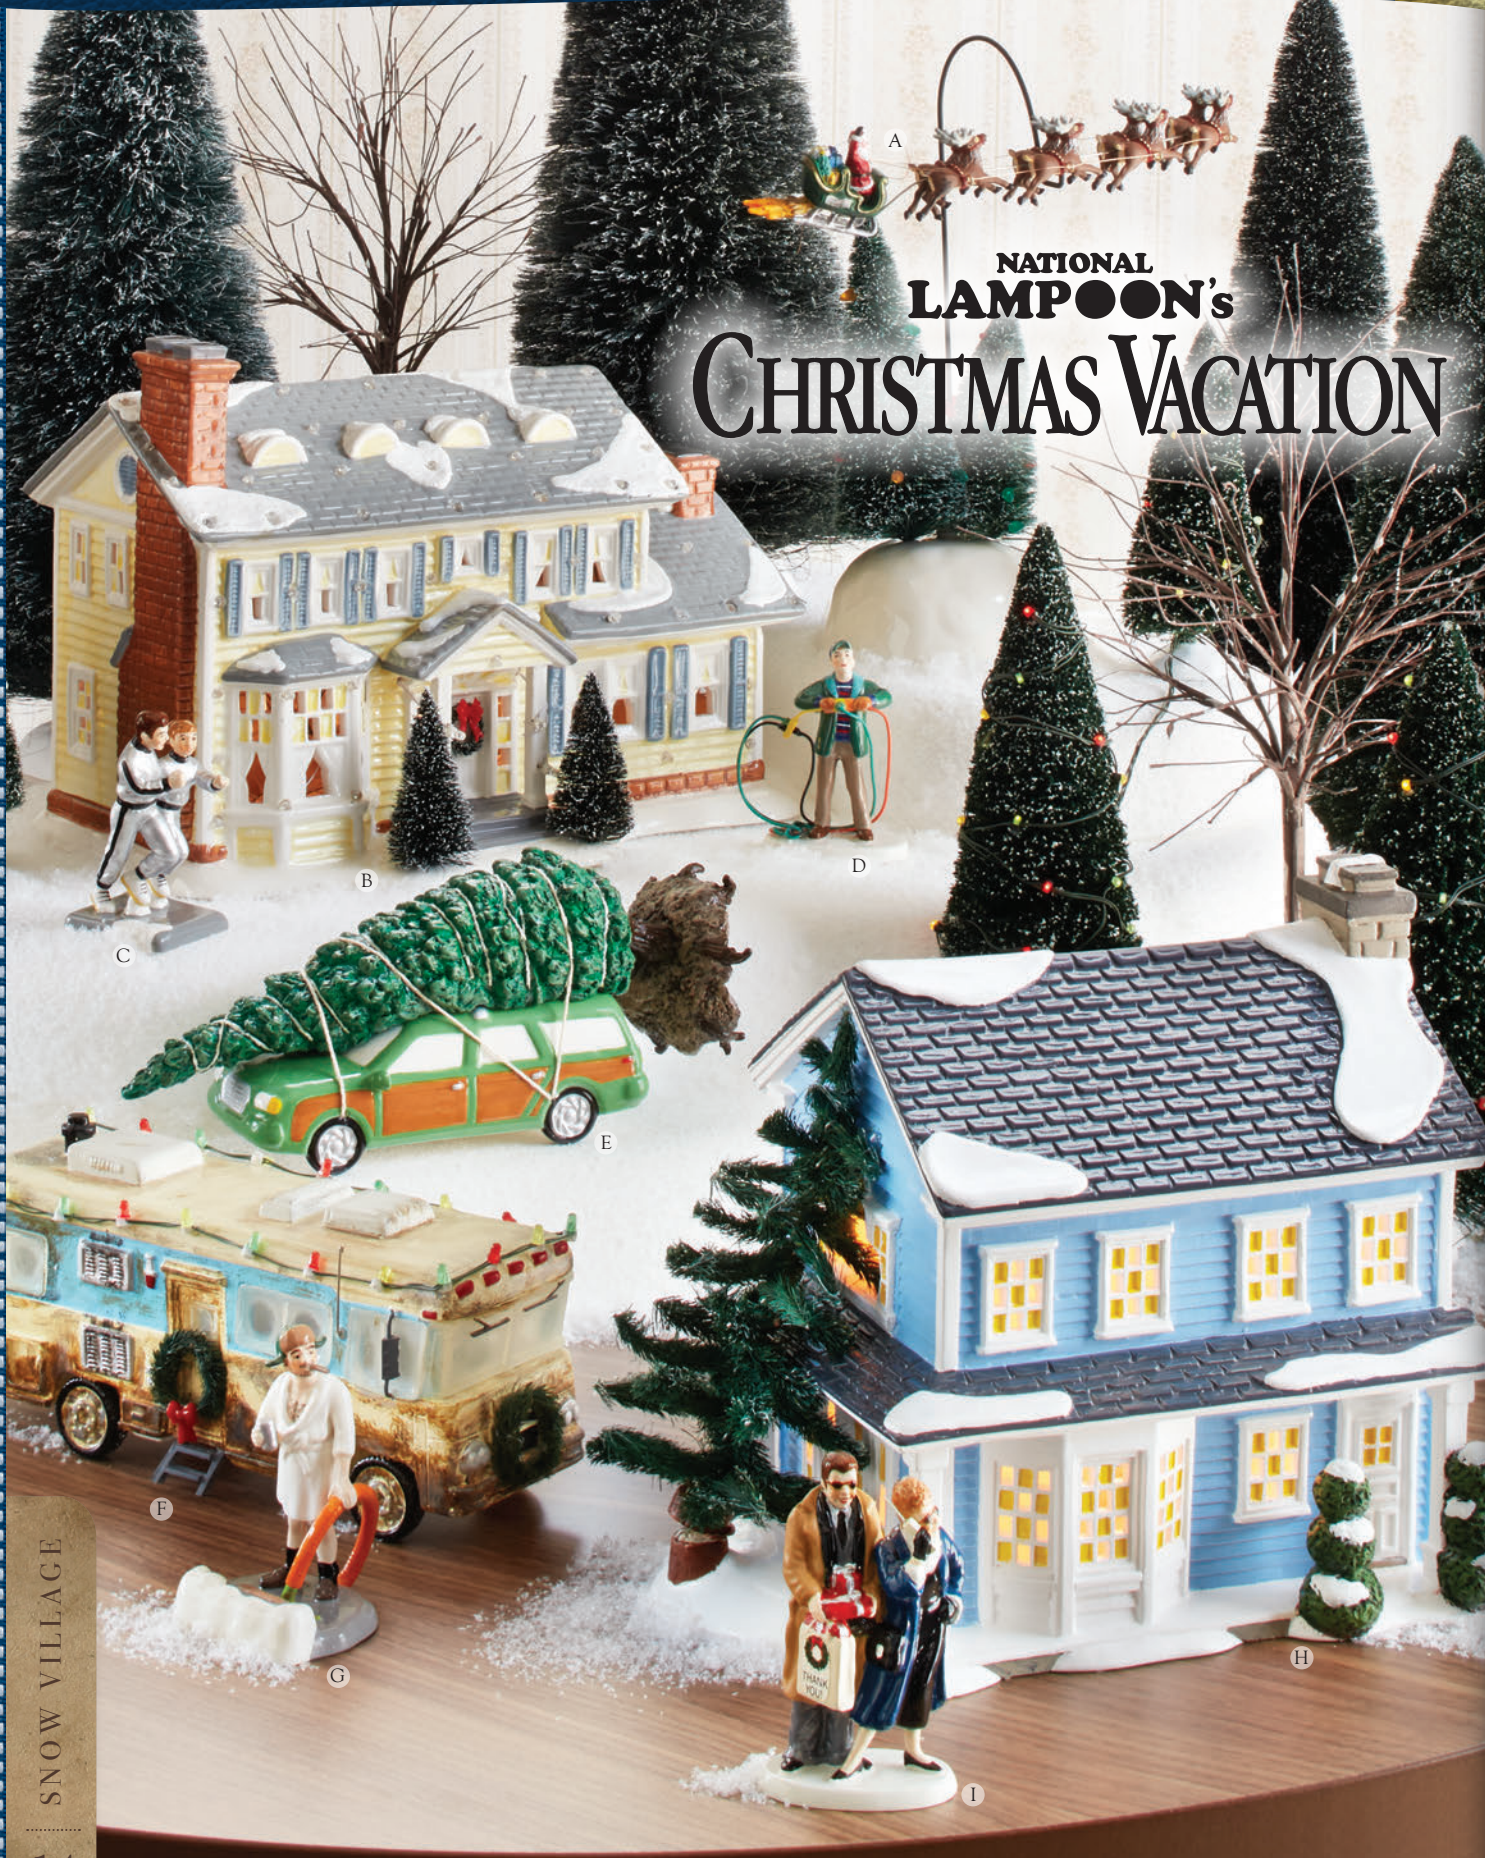

NATIONAL LAMPOON'S CHRISTMAS VACATION

SNOW VILLAGE
14

NATIONAL LAMPOON'S CHRISTMAS VACATION and all related characters and elements are trademarks of and © Warner Bros. Entertainment Inc. (s14)

SHOP 24/7 WWW.DEPARTMENT56.COM